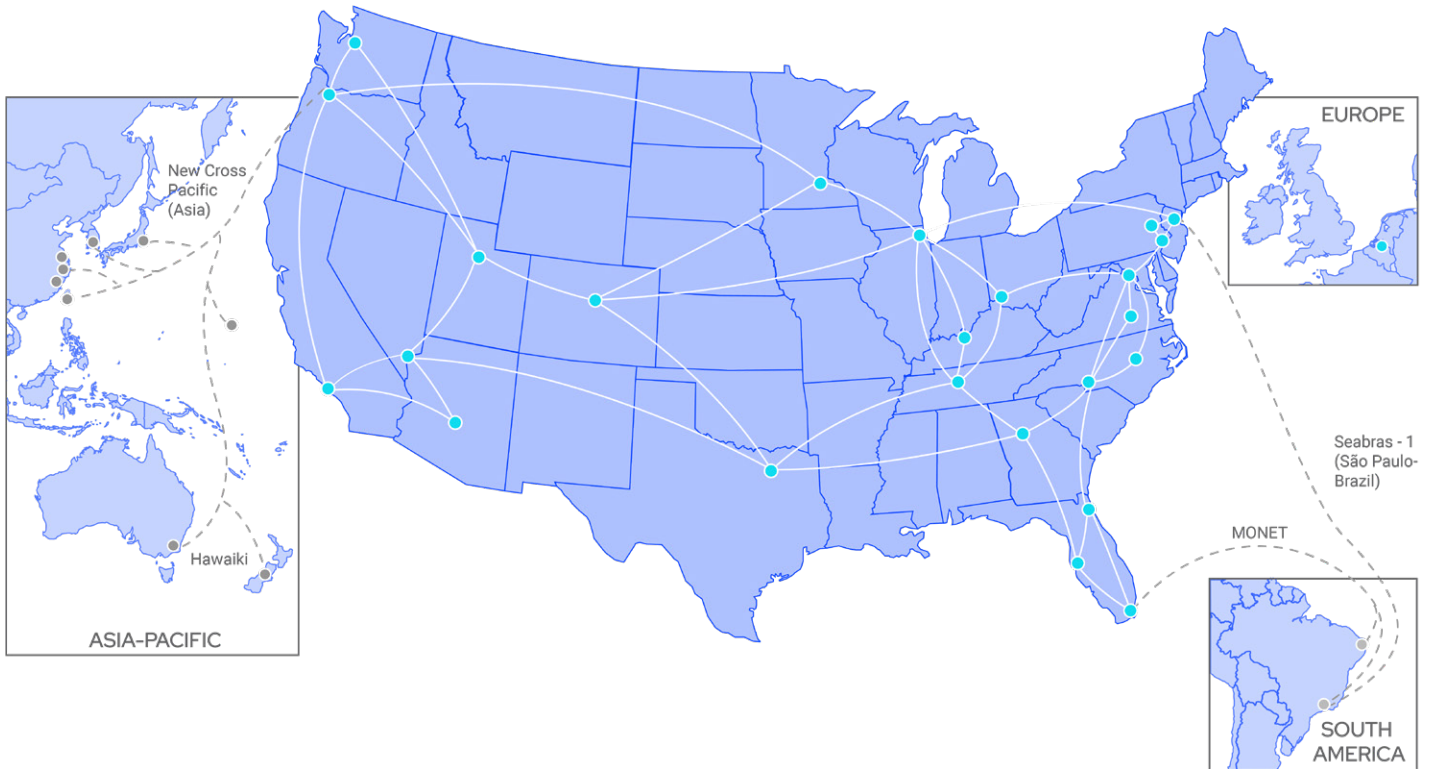

Flexential Interconnection access points

- Colocation | Network PoPs | Cloud on ramps | Cloud Fabric
- Network backbone   - - - Subsea cables

Position workloads and data where they're needed

The growth of enterprise network-based applications, the Internet of Things, and Big Data are driving the next technological evolution. As the amount of data generated through these technologies increases exponentially, your connectivity and infrastructure needs will continue to change. Flexential Interconnection provides the flexibility to dynamically adjust your IT infrastructure by delivering the tools to move data and compute to the edge, easily integrate new technologies, and elastically adjust capacity.

Flexential is leading the way with rich, secure and broad connectivity to enable your success.

[Learn More](#) →