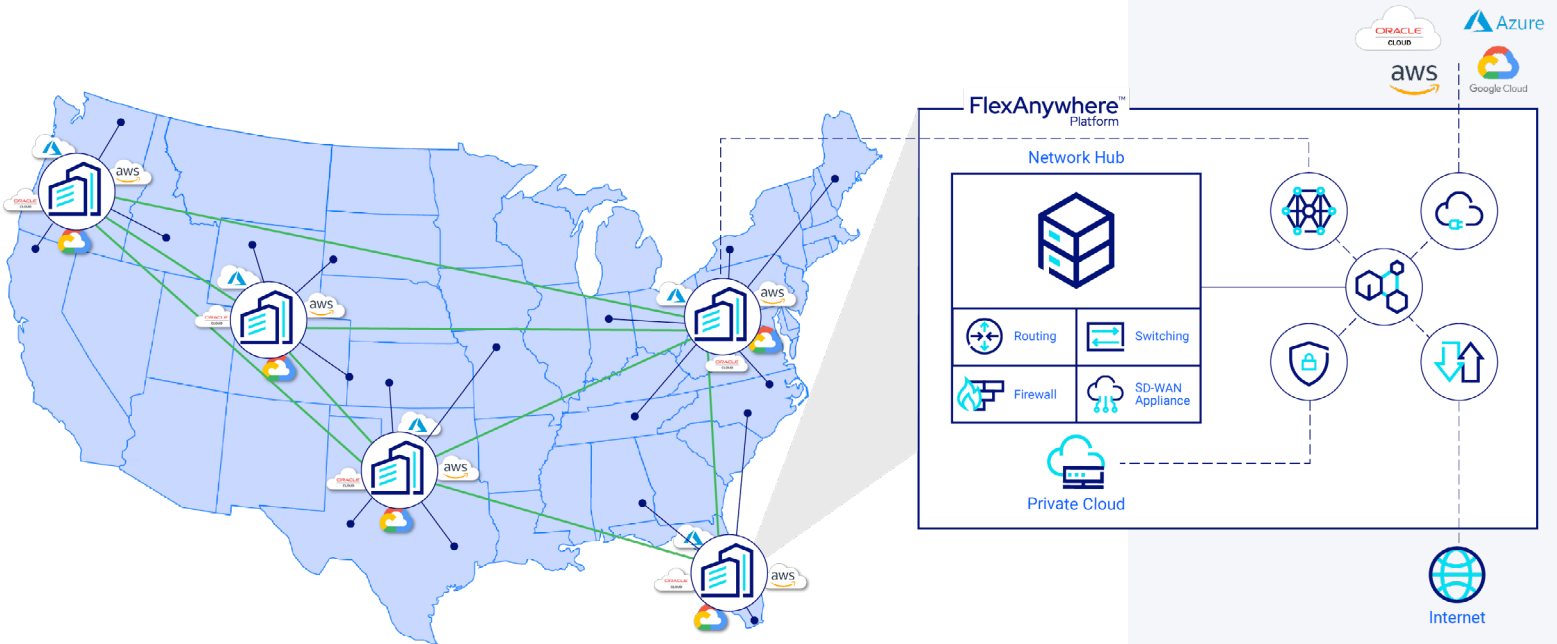

Optimize connectivity

To support the growing requirement for low-latency access to cloud applications, you need a strategic network of geographically distributed network access points or hubs. Hubs enable you to optimize your architecture for today's rigorous demands.

Flexential Network Hubs placed in strategic locations with high traffic volumes at the edge reduce latency and bring direct connectivity to clouds, networks, and ecosystems closer to users. By deploying infrastructure near customers, employees, vendors, and partners, you enable responsive decisions to be made in proximity to where traffic is generated. The result is optimized bandwidth, as network resources are properly allocated to provide business-critical applications with private, dedicated connectivity that avoids the congestion of the internet.

Flexential has among the most extensive nationwide interconnected network, providing industry-leading Data Center Interconnect services to 41 facilities in 19 markets.

- 11 carrier hotels
- 300+ on-net carriers
- 100 Gbps national backbone, scalable to 400Gbps
- 20,000+ interconnections
- Cloud connectivity to AWS, Microsoft Azure, Google Cloud, and Oracle Cloud
- 29+ cloud service provider on-ramps
- 10 Cloud Fabric nodes

Achieve infrastructure goals

The FlexAnywhere Platform provides enterprises with access to a comprehensive suite of services, including colocation, cloud services, interconnection, data protection, and professional services, to support their hybrid IT journey and help them achieve their infrastructure goals. Network Hubs, part of our distributed foundational infrastructure, combined with an integrated interconnection portfolio and collaborative partner ecosystem, remove the physical distance to users and applications by connecting directly to localized service providers at the digital edge.