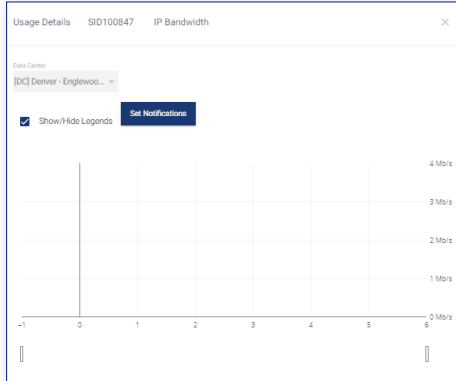

Fast interconnection with on-demand services for improved performance

Dashboard

Usage Details

Service Details

uesw501.DEN11-10G-PID119465

[DCI Denver - Englewood (DEN11)]

TRACT001

Port Connectivity: 20 / 0