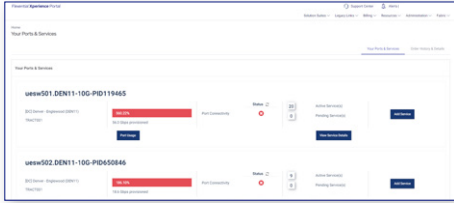

Fast interconnection with on-demand services for improved performance

Dashboard

Usage Details

Service Details

uesw501.DEN11-10G-PID119465

[DCI Denver - Englewood (DEN11)]

TRACT001

Port Connectivity: 20 / 0