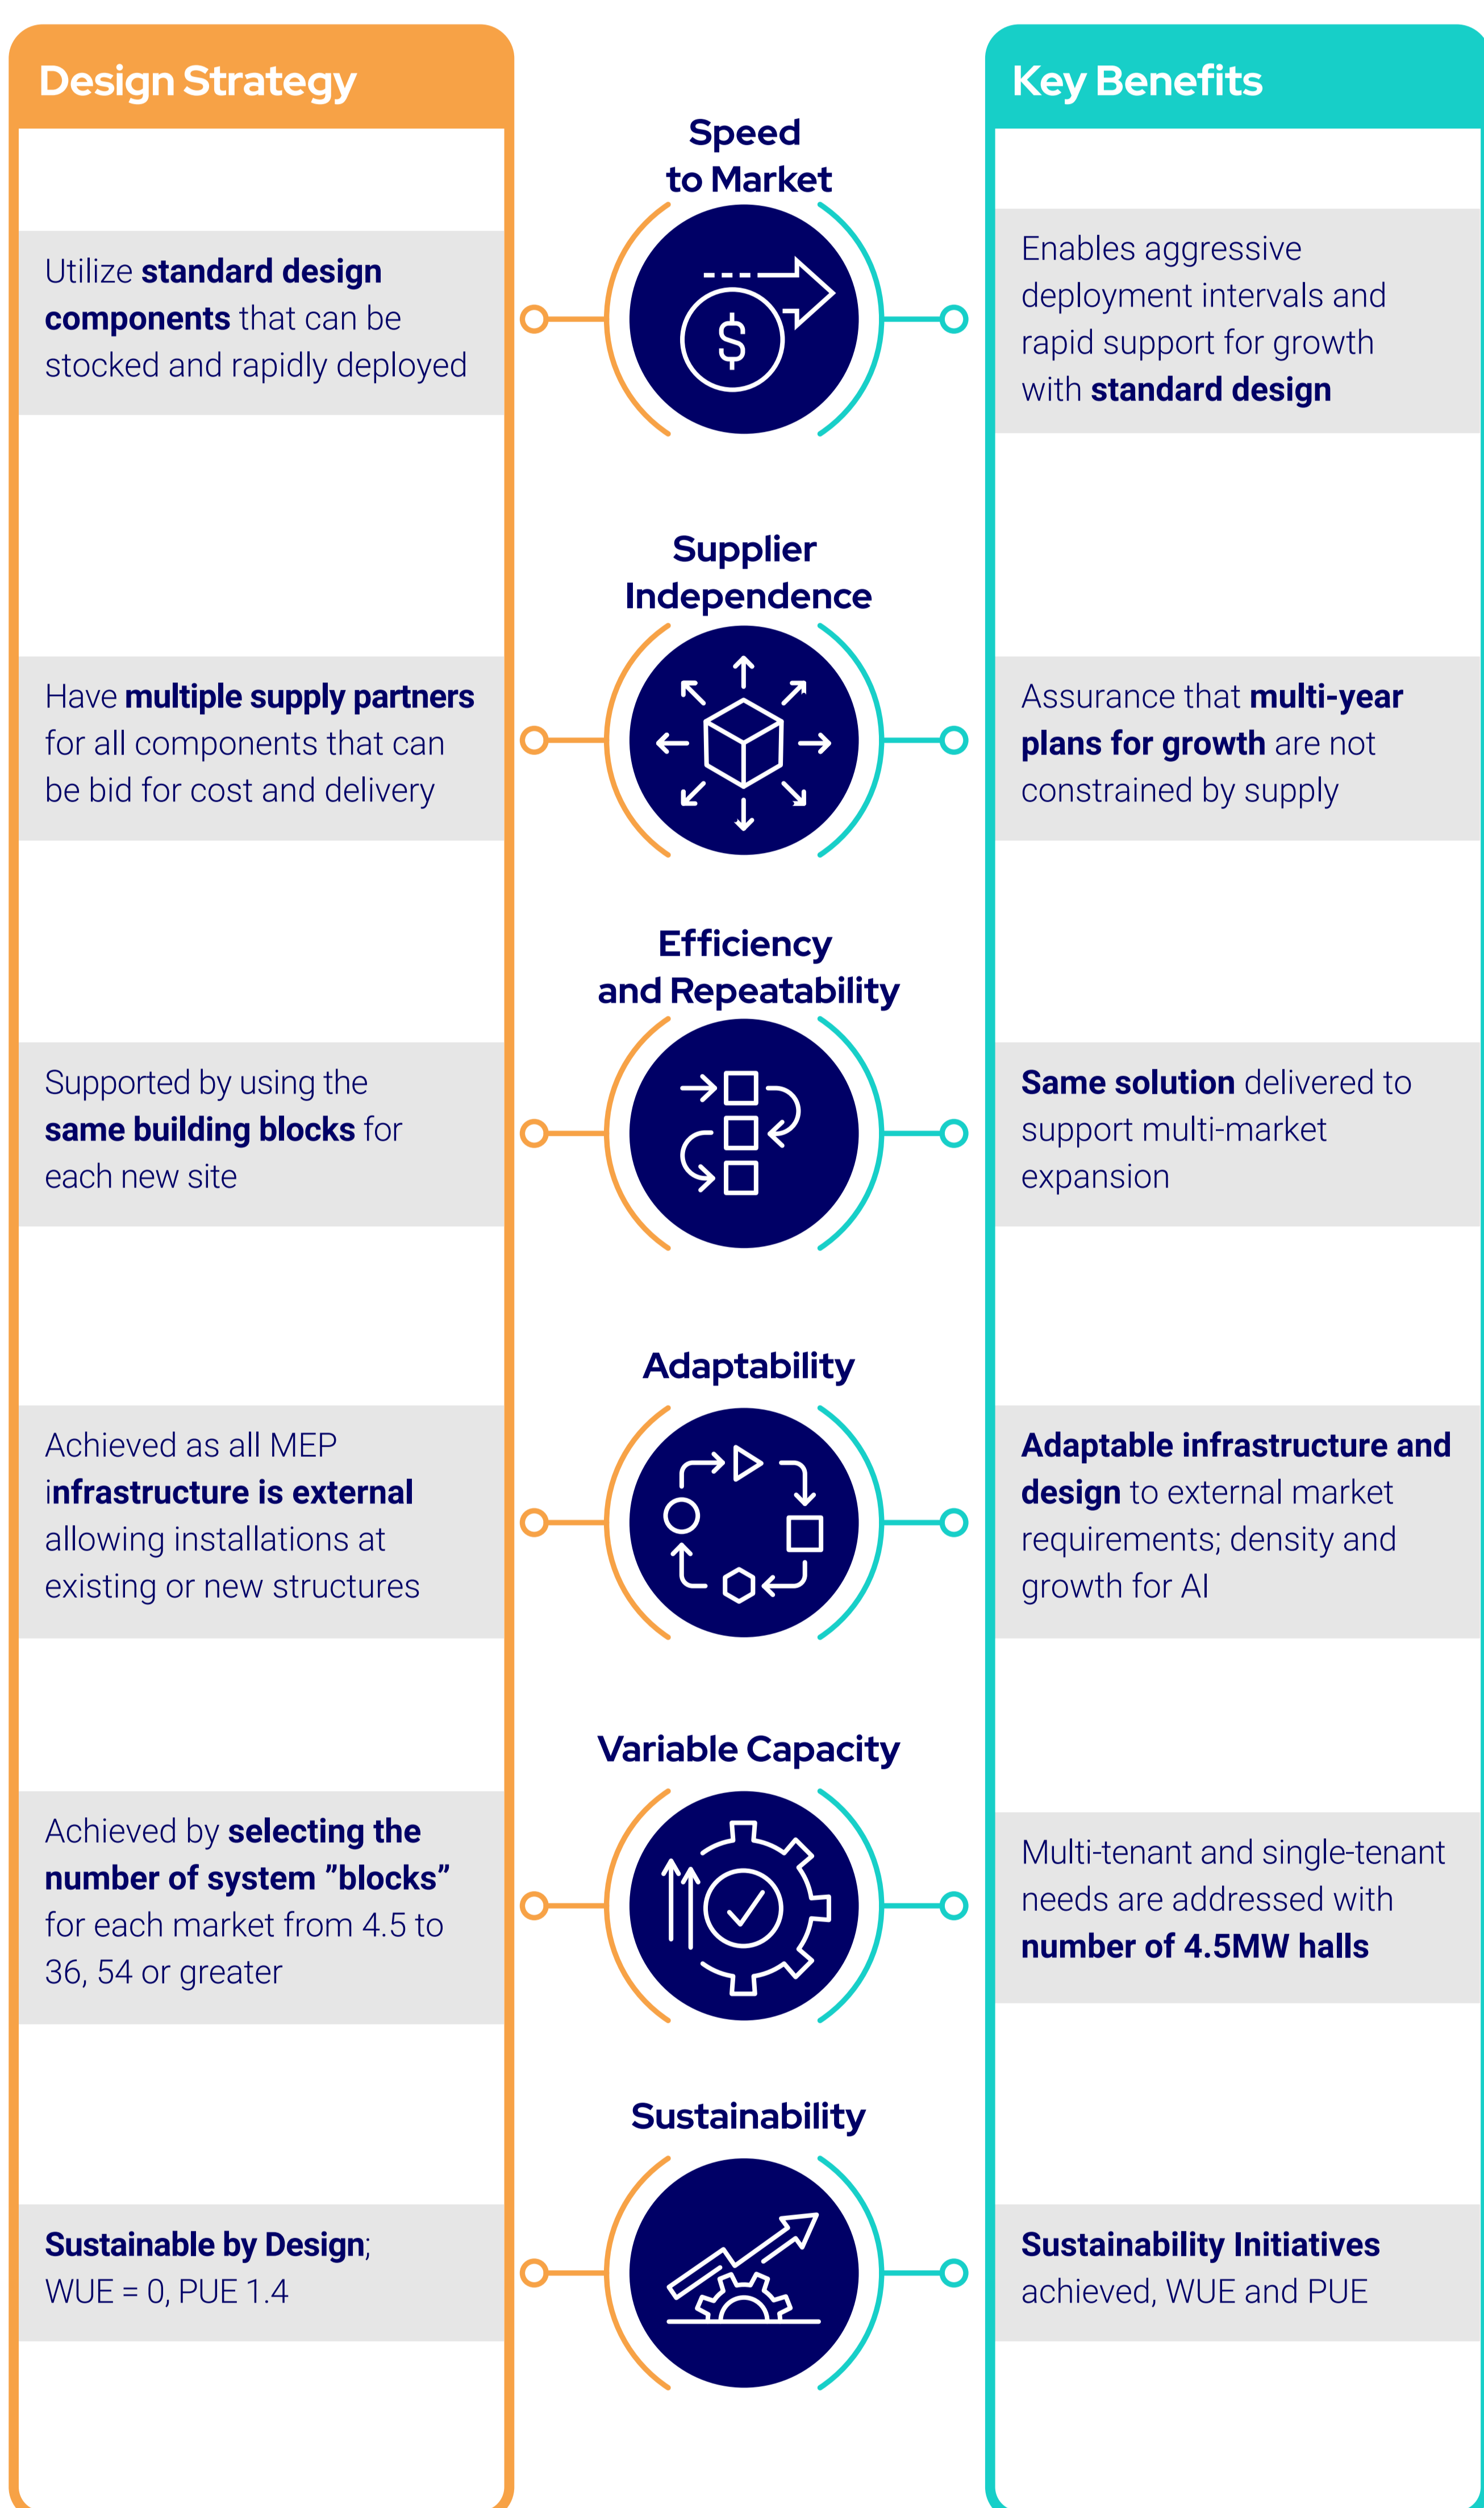

The key components of next-gen data center design

At Flexential, we believe that a well-designed data center is the backbone of modern digital enterprises. Our approach to data center design integrates advanced technologies, operational efficiency, and deep expertise to provide you with unparalleled performance and reliability. Our goal is to empower your business to thrive and lead with confidence in an ever-evolving digital landscape.

Purpose-built

With over **20 years** of colocation expertise, we integrate high-density from the ground up to bring you customized colocation and interconnection where and how you need it.

Flexential's expertise and proven track record of delivering high-density capacity on demand made them the prime pick for us. These new data centers will build on the rapid growth that we've seen over the last year, delivering high-wage jobs to the areas while also helping us meet the explosive demand for high-performance cloud infrastructure to power AI workloads."

—**Brian Ventura**, Chief Technology Officer

Flexential data centers are purpose-built to meet the highest standards of performance, reliability, and sustainability. Our cutting-edge designs allow you to focus on what matters most—your growth and innovation. Trust Flexential to be your partner in achieving excellence in the digital age.