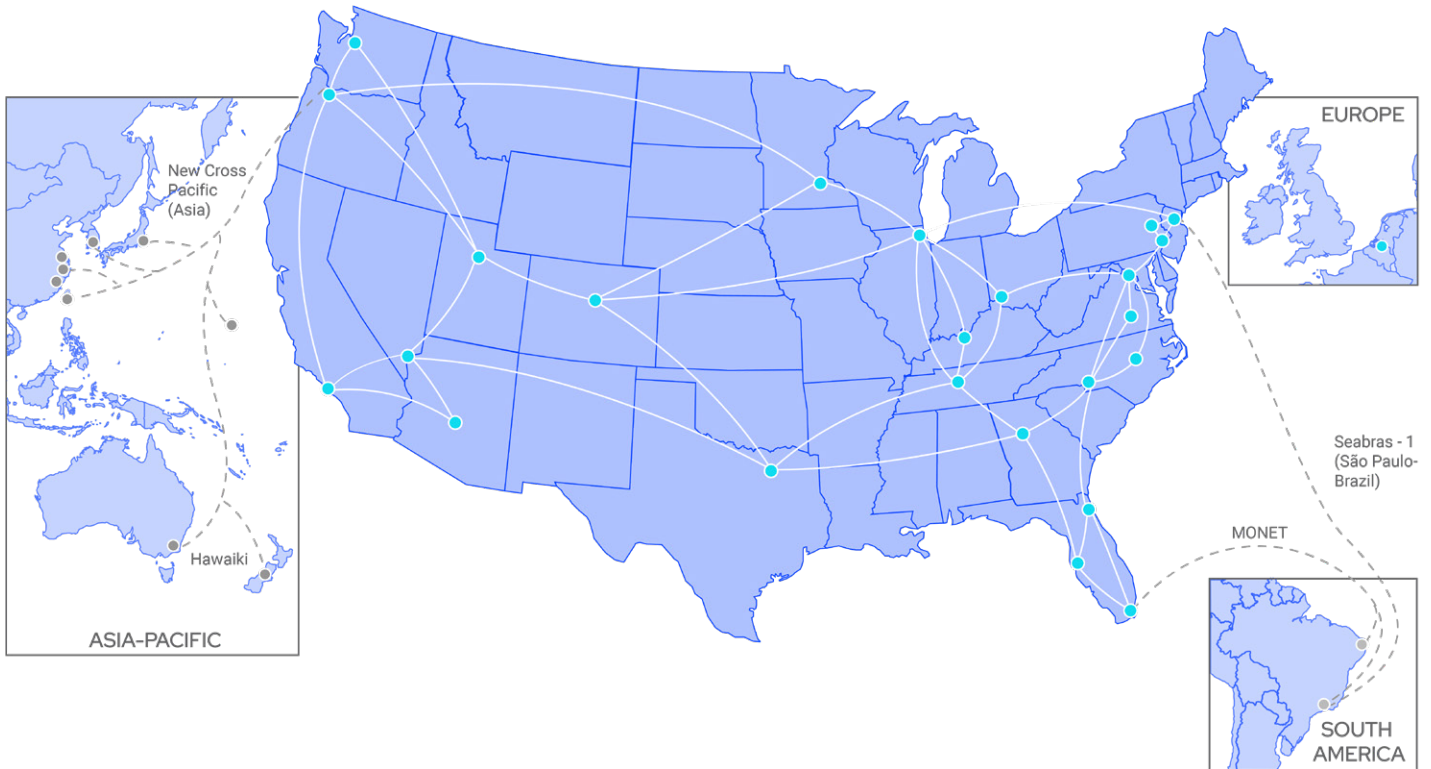

Flexential Interconnection access points

● Colocation | Network PoPs | Cloud on ramps | Cloud Fabric
— Network backbone   - - - Subsea cables

Position workloads and data where they're needed

The growth of enterprise network-based applications, the Internet of Things, and Big Data are driving the next technological evolution. As the amount of data generated through these technologies increases exponentially, your connectivity and infrastructure needs will continue to change. Flexential Interconnection provides the flexibility to dynamically adjust your IT infrastructure by delivering the tools to move data and compute to the edge, easily integrate new technologies, and elastically adjust capacity.

Flexential is leading the way with rich, secure and broad connectivity to enable your success.

[Learn More](#) →